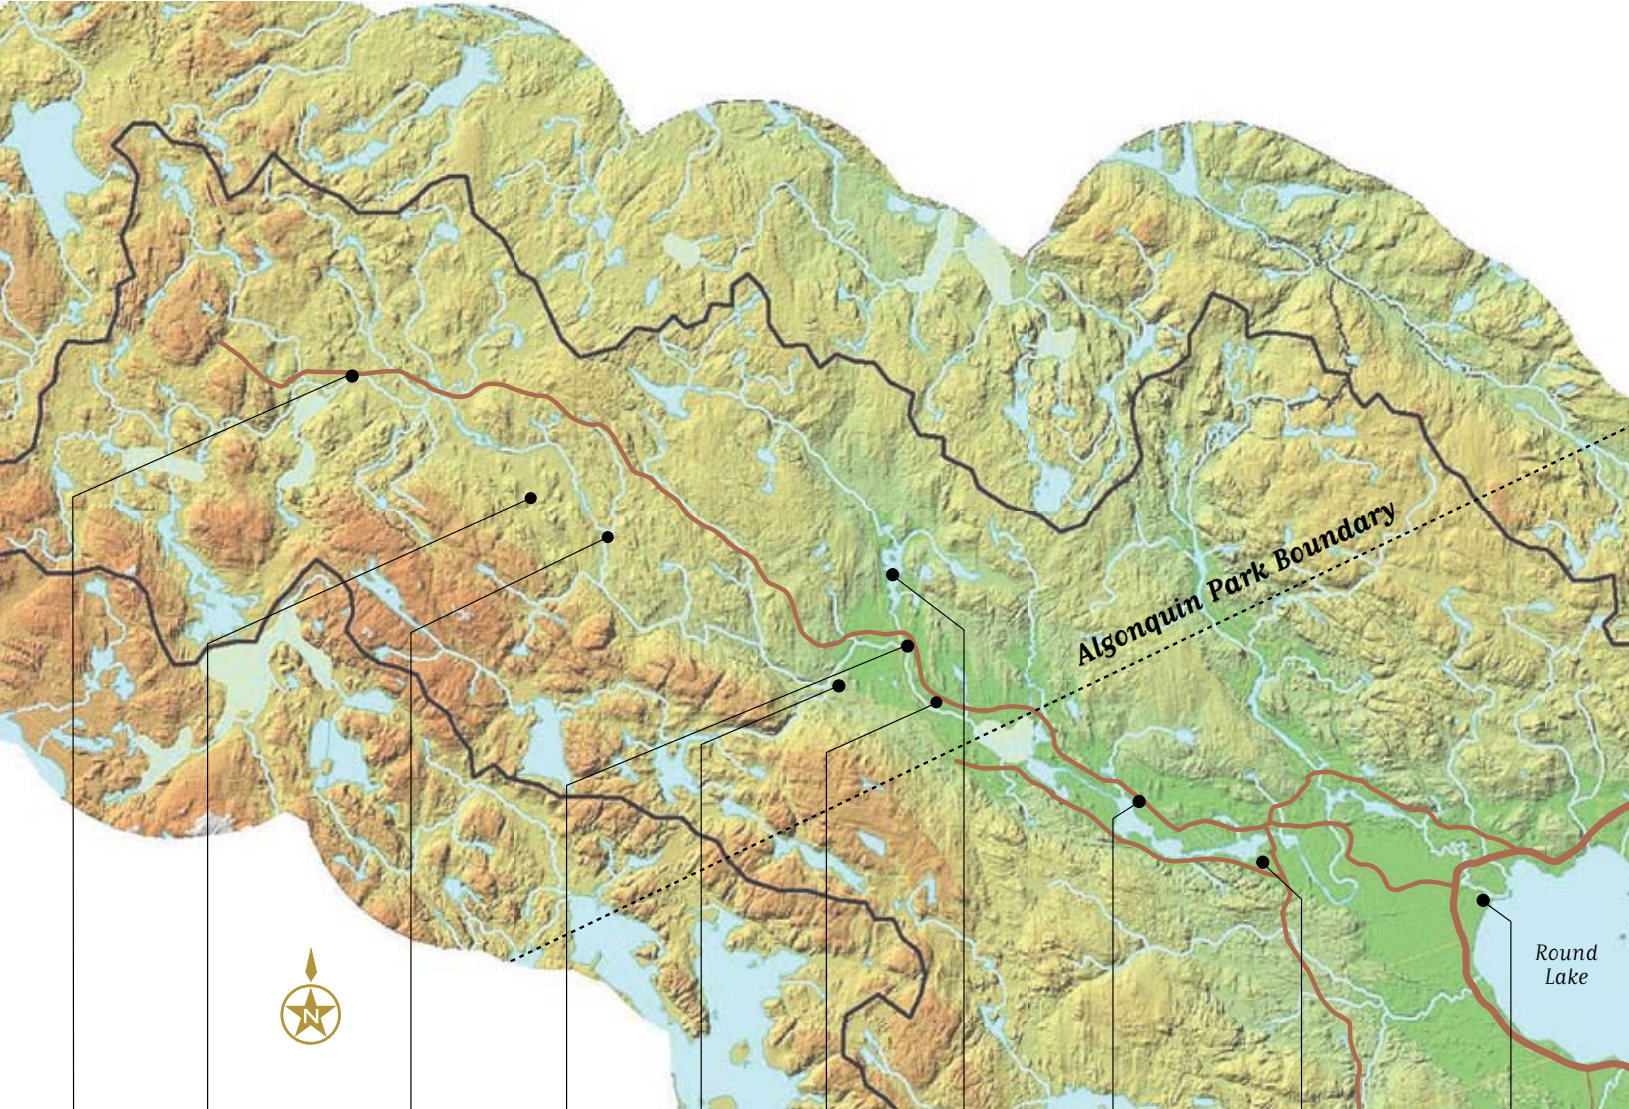

WATERSHED OF THE LITTLE BONNECHERE RIVER

*Land* OF THE *Spirits*

- McIntyre Farm
- Egan Farm
- McGuey Homestead
- Basin Depot
- High Falls
- Sligo
- Basin Lake
- Lafleur Homestead
- Omanique's Mill
- Bonnechere Provincial Park